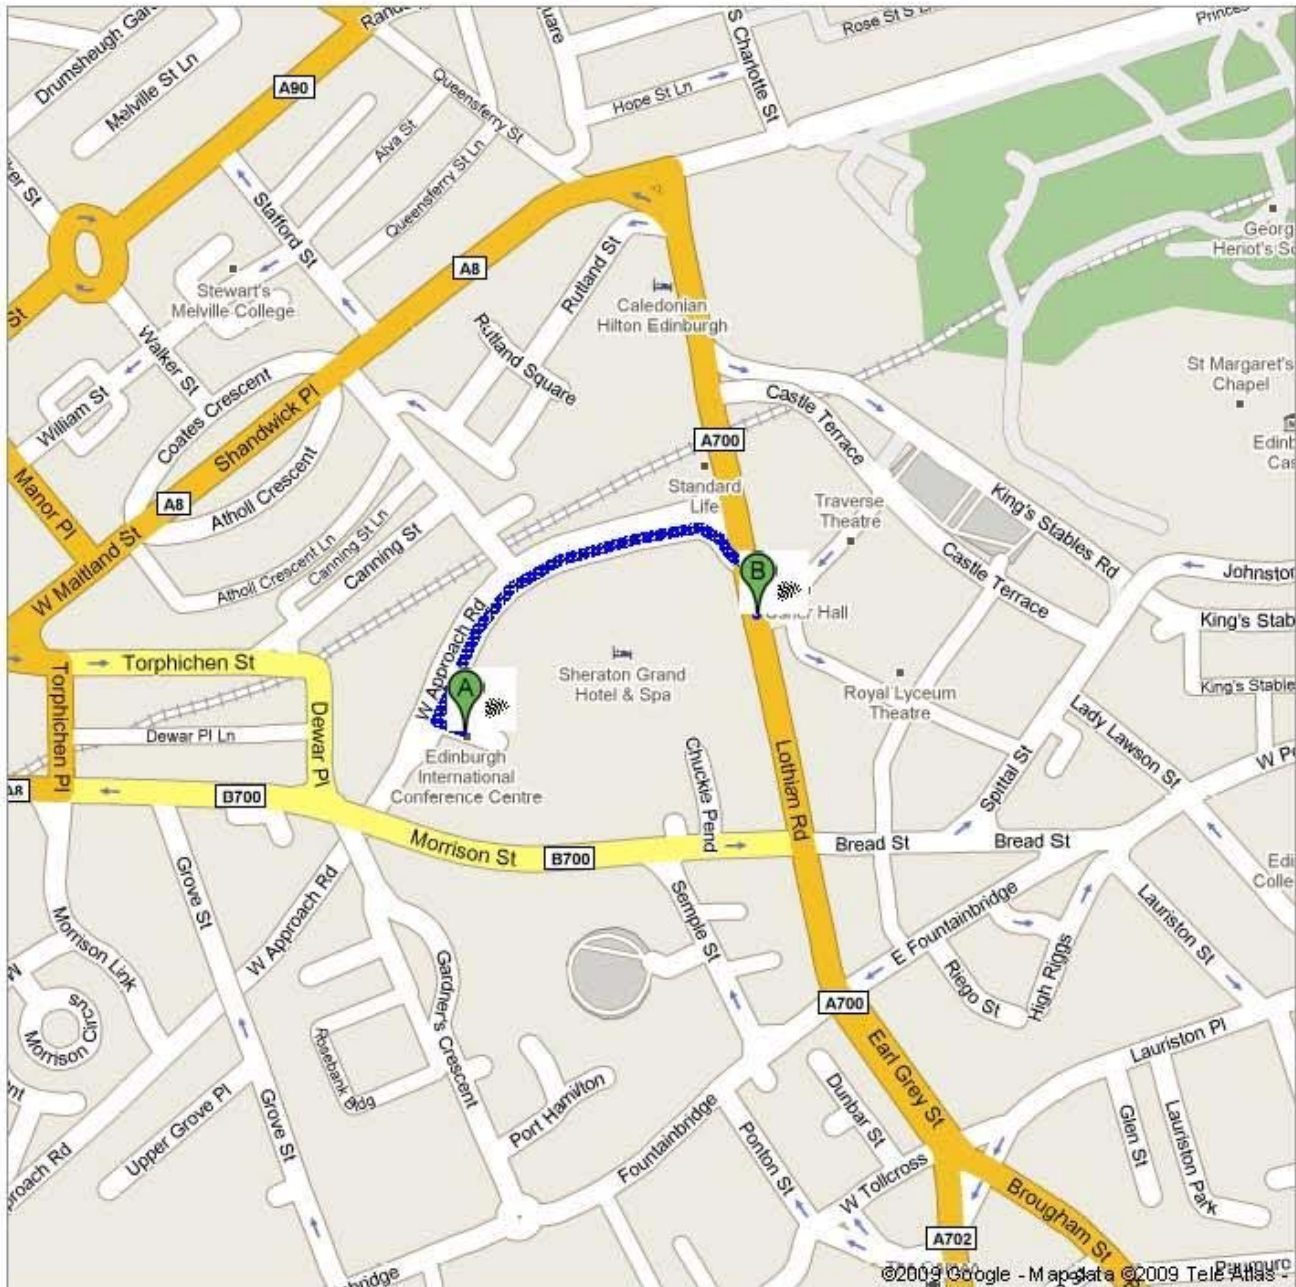

Map from the EICC to Usher Hall for IMC9

Directions:

1. Head west toward W Approach Rd
2. Turn right at W Approach Rd
3. Slight right to stay on W Approach Rd
4. Slight right at A700/Lothian Rd